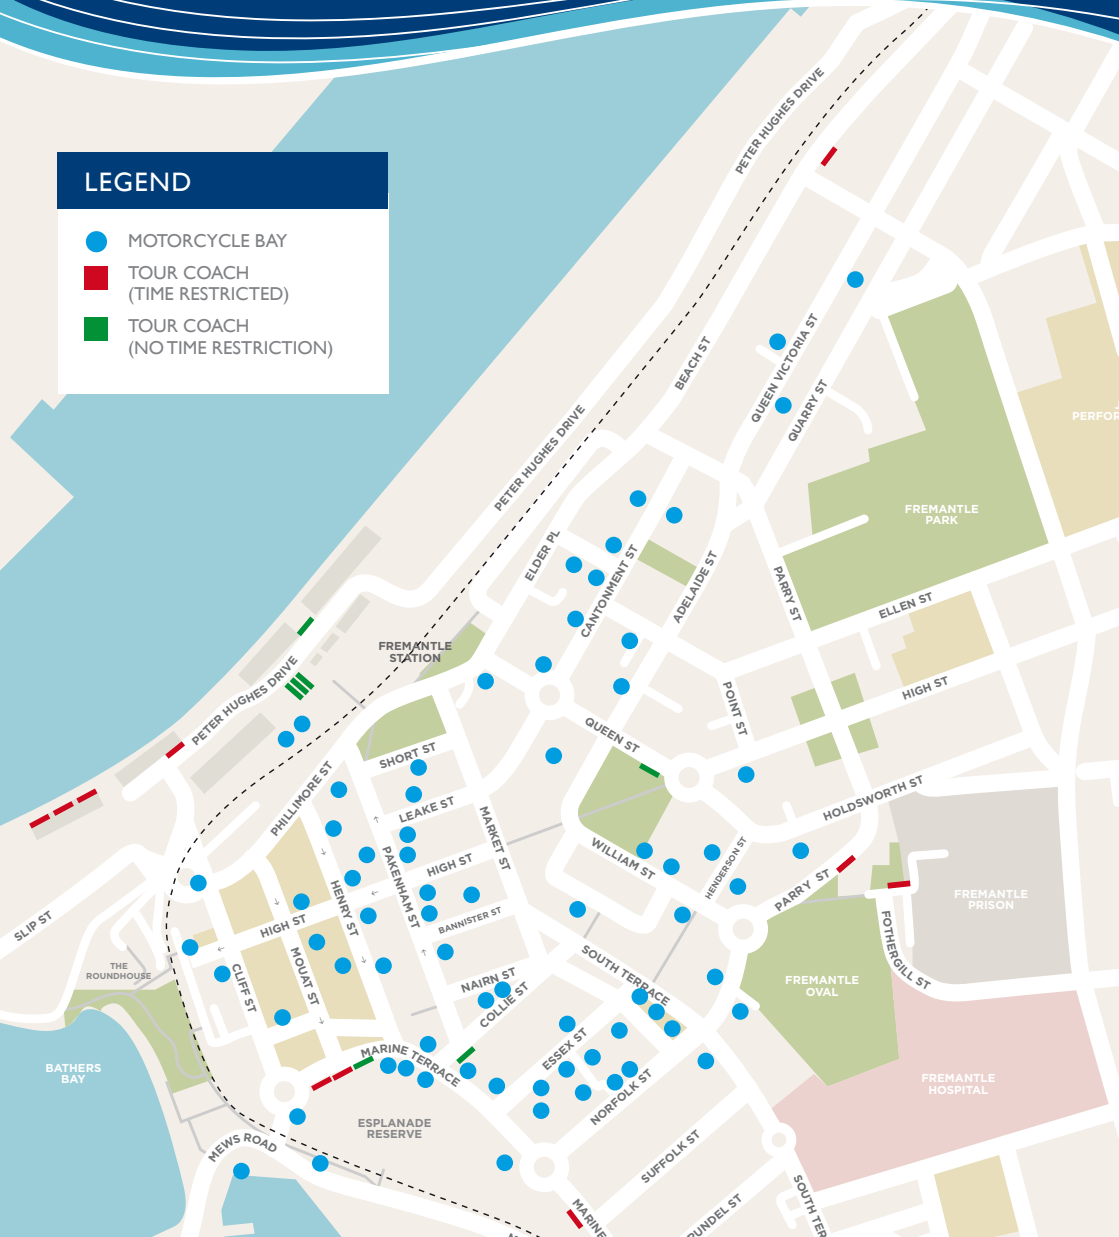

# Motorcycle & Tour Coach Bay locations

## LEGEND

- MOTORCYCLE BAY
- TOUR COACH (TIME RESTRICTED)
- TOUR COACH (NO TIME RESTRICTION)

**MOST CARPARKS HAVE MOTORCYCLE BAYS**